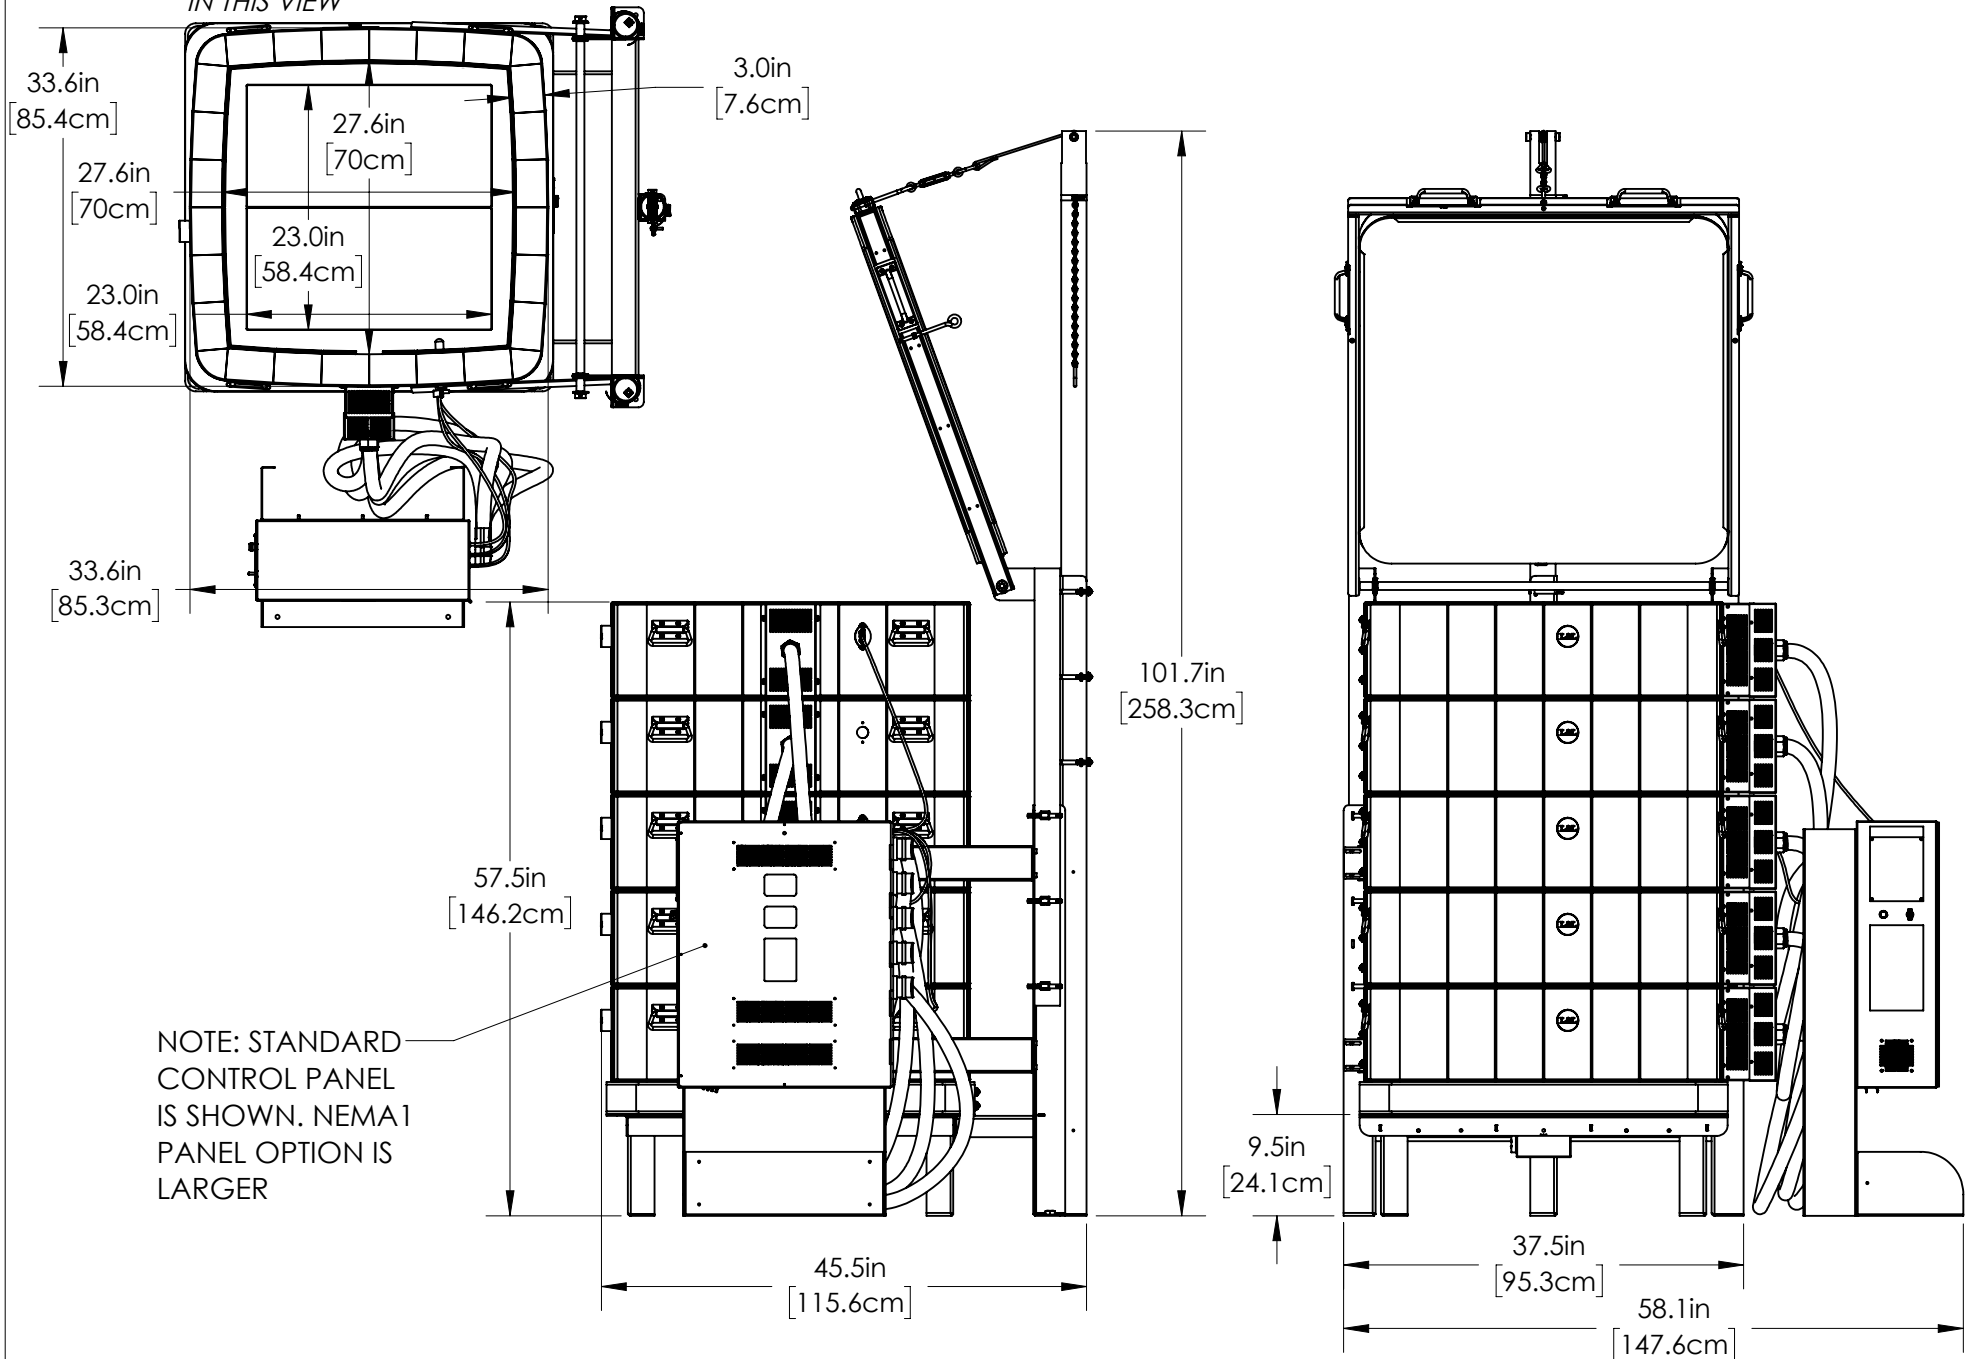

- OTHER INFO:** REFER TO INSTALLATION INSTRUCTIONS AND CAUTIONS INSTRUCTIONS FOR OTHER REQUIREMENTS AND SAFETY INFORMATION. REFER TO WIRING DIAGRAM FOR ELECTRICAL HOOKUP INFORMATION.
- MAX LOAD WEIGHT:** SEE [hotkilns.com/load-weight](http://hotkilns.com/load-weight).
- WEIGHT OF KILN:** 895 LBS, 406 KG

THIS MODEL IS DIRECT WIRED. THERE IS NO POWER CORD.

LID NOT SHOWN  
IN THIS VIEW

MADE FROM NEW	DRAWN BY SJL	DATE 04/15/20	SCALE 1:18	TITLE X2845-D (3" BRICK) DAVINCI GENERAL DIMENSIONS	<b>LKilns</b> hotkilns.com	505 SHARPTOWN RD SWEDESBORO NJ 08085 PH: (856) 294-0077 FAX: (856) 294-0070	REV 0	SHEET OF 2/3	DRAWING NO. 300-000-30-5
------------------	-----------------	------------------	---------------	--	-------------------------------	--	----------	-----------------	-----------------------------

5

4

3

2

1

OPTIONAL FURNITURE KIT: (10) 23" [58.4cm] X 11.5" [29.2cm] RECTANGULAR SHELVES, (12) EACH 1/2", 1", 2", 4", 6" & 8" SQUARE POSTS

MADE FROM NEW	DRAWN BY SJL	DATE 04/15/20	SCALE 1:16	TITLE X2845-D (3" BRICK) DAVINCI GENERAL DIMENSIONS	<b>LKilns</b> hotkilns.com	505 SHARPTOWN RD SWEDESBORO NJ 08085 PH: (856) 294-0077 FAX: (856) 294-0070	REV <b>0</b>	SHEET OF 3/3	DRAWING NO. 300-000-30-5
------------------	-----------------	------------------	---------------	--	-------------------------------	--	-----------------	-----------------	-----------------------------