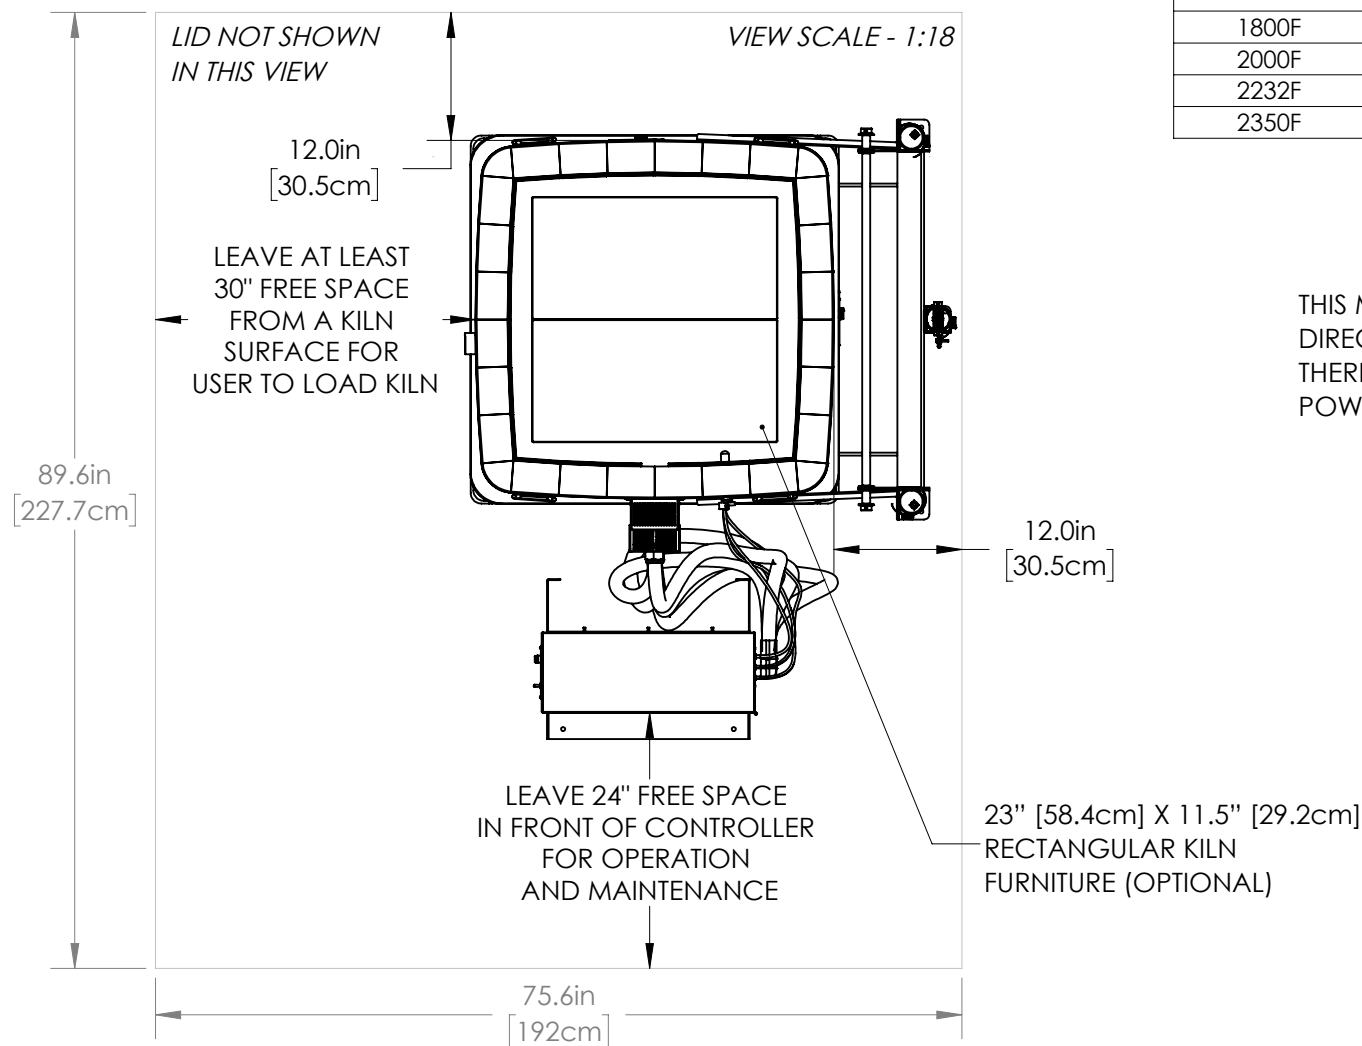

- WALL/KILN SPACING:** 12" [30.5cm] SPACING BETWEEN SIDES OF KILN AND WALLS OR OTHER OBJECTS. 18" [45.7cm] IS RECOMMENDED. LEAVE AT LEAST 18" [45.7cm] BETWEEN TWO KILNS.
- AMBIENT VENTILATION:** SEE CHART TO RIGHT FOR RATINGS. TO CALCULATE REQUIREMENTS, SEE [hotkilns.com/calculate-kiln-room-ventilation](http://hotkilns.com/calculate-kiln-room-ventilation).
- KILN VENTILATION:** L&L VENT-SURE KILN VENT RECOMMENDED FOR SAFETY AND LONGER ELEMENT LIFE. OPTIONAL CONTROL ALLOWS VENT TO BE TURNED ON AND OFF WITH CONTROL.

- OTHER INFO:** REFER TO INSTALLATION INSTRUCTIONS AND CAUTIONS INSTRUCTIONS FOR OTHER REQUIREMENTS AND SAFETY INFORMATION. REFER TO WIRING DIAGRAM FOR ELECTRICAL HOOKUP INFORMATION.
- MAX LOAD WEIGHT:** SEE [hotkilns.com/load-weight](http://hotkilns.com/load-weight).
- WEIGHT OF KILN:** 895 LBS, 406 KG

THIS MODEL IS DIRECT WIRED. THERE IS NO POWER CORD.

LID NOT SHOWN  
IN THIS VIEW

MADE FROM NEW	DRAWN BY SJL	DATE 04/15/20	SCALE 1:18	TITLE X2845-D (3" BRICK) DAVINCI GENERAL DIMENSIONS	<b>LKilns</b> hotkilns.com	505 SHARPTOWN RD SWEDESBORO NJ 08085 PH: (856) 294-0077 FAX: (856) 294-0070	REV 0	SHEET OF 2/3	DRAWING NO. 300-000-30-5
------------------	-----------------	------------------	---------------	--	-------------------------------	--	----------	-----------------	-----------------------------

5

4

3

2

1

OPTIONAL FURNITURE KIT: (10) 23" [58.4cm] X 11.5" [29.2cm] RECTANGULAR SHELVES, (12) EACH 1/2", 1", 2", 4", 6" & 8" SQUARE POSTS

MADE FROM NEW	DRAWN BY SJL	DATE 04/15/20	SCALE 1:16	TITLE X2845-D (3" BRICK) DAVINCI GENERAL DIMENSIONS	<b>LKilns</b> hotkilns.com	505 SHARPTOWN RD SWEDESBORO NJ 08085 PH: (856) 294-0077 FAX: (856) 294-0070	REV <b>0</b>	SHEET OF 3/3	DRAWING NO. 300-000-30-5
------------------	-----------------	------------------	---------------	--	-------------------------------	--	-----------------	-----------------	-----------------------------