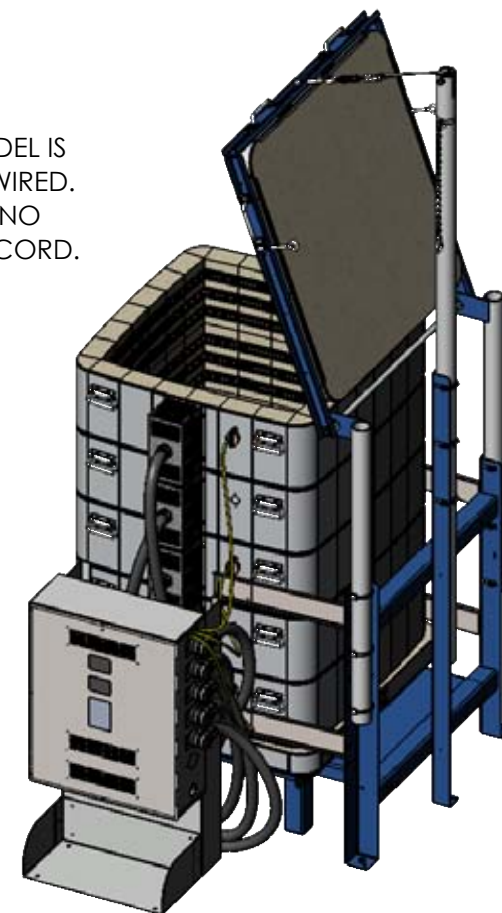

- WALL/KILN SPACING:** 12" [30.5cm] SPACING BETWEEN SIDES OF KILN AND WALLS OR OTHER OBJECTS. 18" [45.7cm] IS RECOMMENDED. LEAVE AT LEAST 18" [45.7cm] BETWEEN TWO KILNS.
- AMBIENT VENTILATION:** SEE CHART TO RIGHT FOR RATINGS. TO CALCULATE REQUIREMENTS, SEE [hotkilns.com/calculate-kiln-room-ventilation](http://hotkilns.com/calculate-kiln-room-ventilation).
- KILN VENTILATION:** L&L VENT-SURE KILN VENT RECOMMENDED FOR SAFETY AND LONGER ELEMENT LIFE. OPTIONAL CONTROL ALLOWS VENT TO BE TURNED ON AND OFF WITH CONTROL.

- OTHER INFO:** REFER TO INSTALLATION INSTRUCTIONS AND CAUTIONS INSTRUCTIONS FOR OTHER REQUIREMENTS AND SAFETY INFORMATION. REFER TO WIRING DIAGRAM FOR ELECTRICAL HOOKUP INFORMATION.
- MAX LOAD WEIGHT:** SEE [hotkilns.com/load-weight](http://hotkilns.com/load-weight).
- WEIGHT OF KILN:** 895 LBS, 406 KG

THIS MODEL IS DIRECT WIRED. THERE IS NO POWER CORD.

LID NOT SHOWN  
IN THIS VIEW

MADE FROM NEW	DRAWN BY SJL	DATE 04/15/20	SCALE 1:18	TITLE X2845-D (3" BRICK) DAVINCI GENERAL DIMENSIONS	<b>LKilns</b> hotkilns.com	505 SHARPTOWN RD SWEDESBORO NJ 08085 PH: (856) 294-0077 FAX: (856) 294-0070	REV 0	SHEET OF 2/3	DRAWING NO. 300-000-30-5
------------------	-----------------	------------------	---------------	--	-------------------------------	--	----------	-----------------	-----------------------------