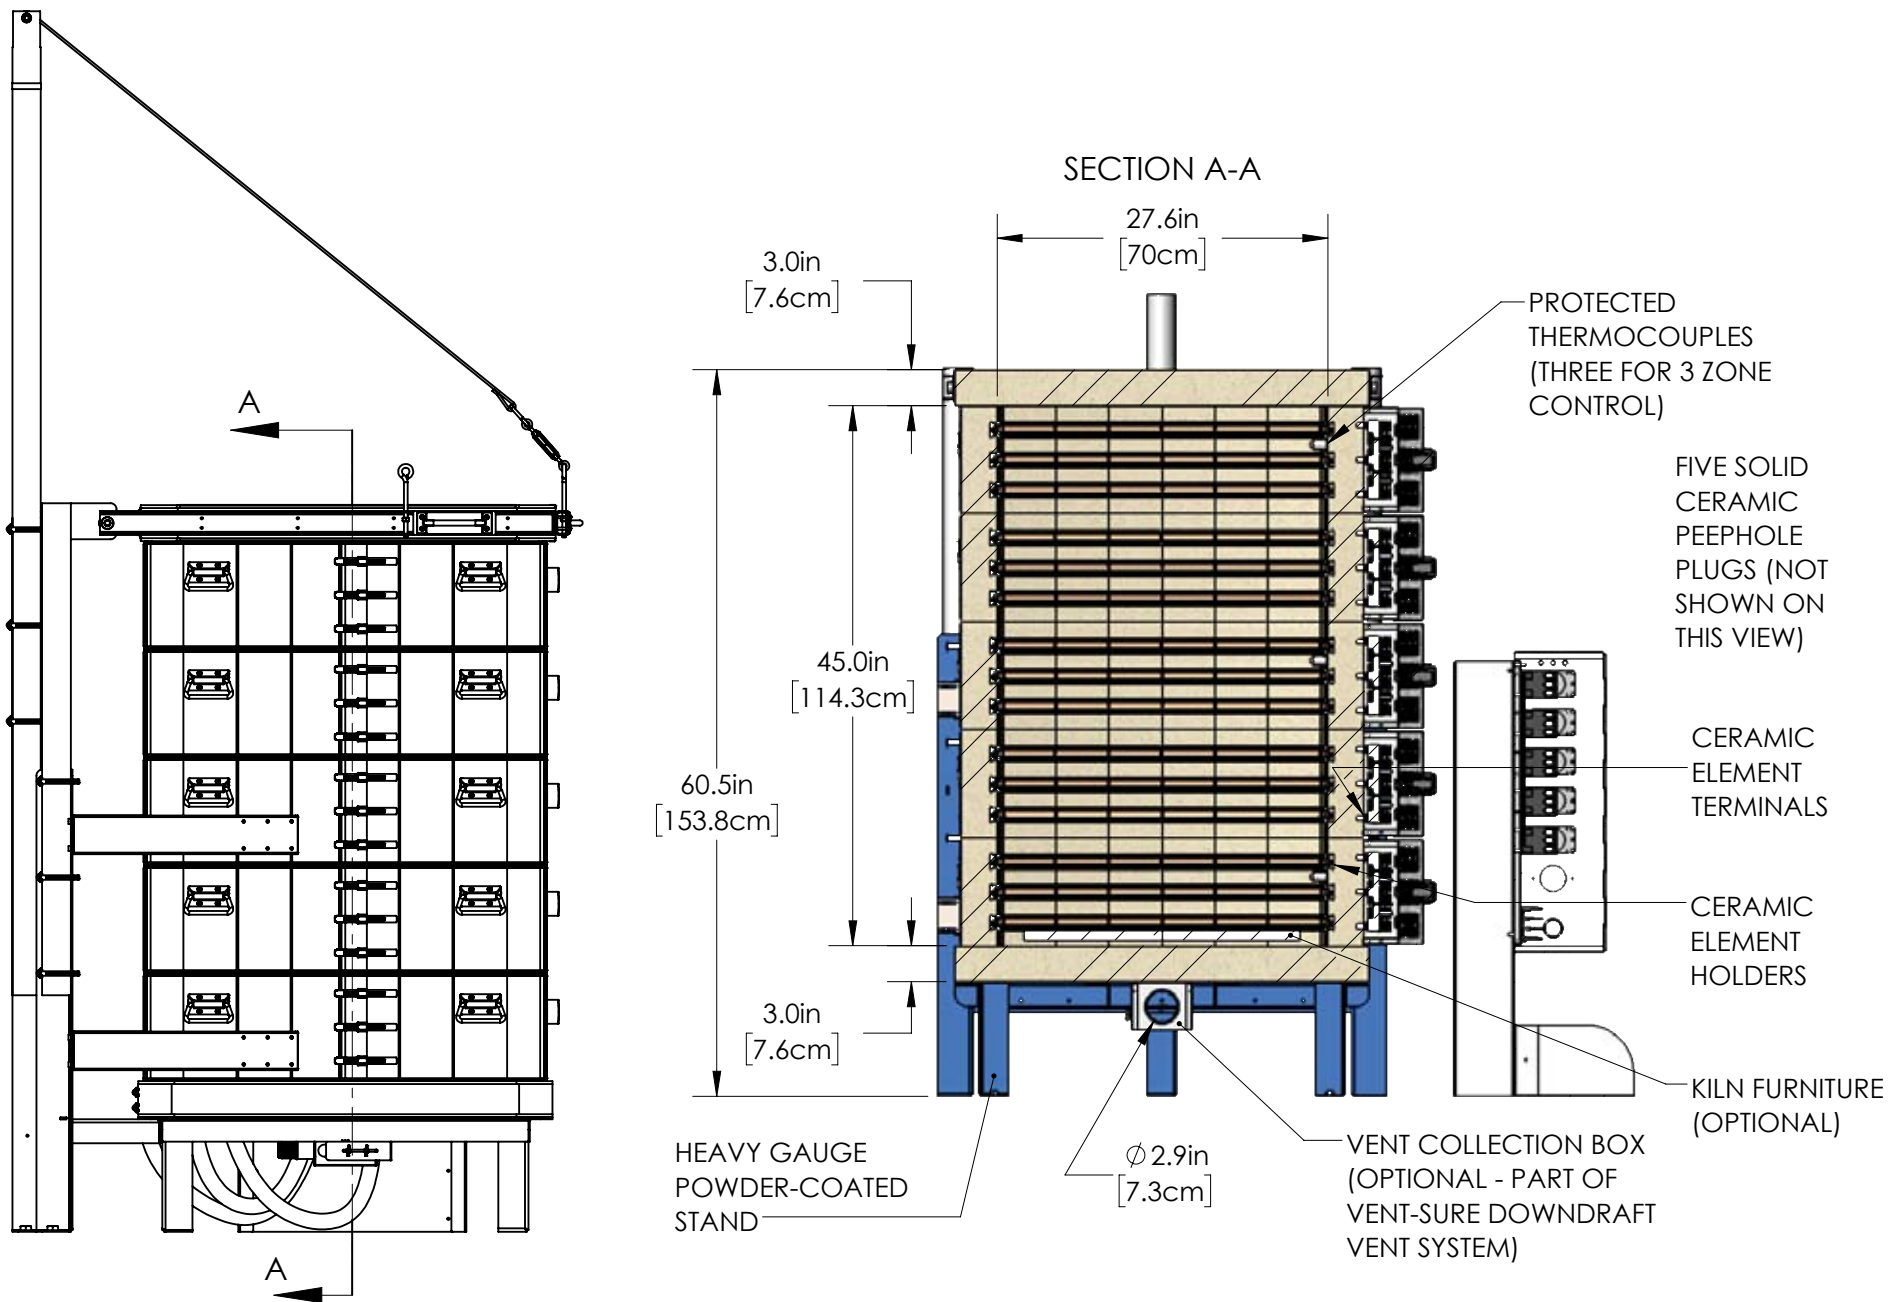

THIS MODEL IS DIRECT WIRED. THERE IS NO POWER CORD.

LID NOT SHOWN  
IN THIS VIEW

MADE FROM NEW	DRAWN BY SJL	DATE 04/15/20	SCALE 1:18	TITLE X2845-D (3" BRICK) DAVINCI GENERAL DIMENSIONS	<b>LKilns</b> hotkilns.com	505 SHARPTOWN RD SWEDESBORO NJ 08085 PH: (856) 294-0077 FAX: (856) 294-0070	REV 0	SHEET OF 2/3	DRAWING NO. 300-000-30-5
------------------	-----------------	------------------	---------------	--	-------------------------------	--	----------	-----------------	-----------------------------

5

4

3

2

1

OPTIONAL FURNITURE KIT: (10) 23" [58.4cm] X 11.5" [29.2cm] RECTANGULAR SHELVES, (12) EACH 1/2", 1", 2", 4", 6" & 8" SQUARE POSTS

MADE FROM NEW	DRAWN BY SJL	DATE 04/15/20	SCALE 1:16	TITLE X2845-D (3" BRICK) DAVINCI GENERAL DIMENSIONS	<b>LKilns</b> hotkilns.com	505 SHARPTOWN RD SWEDESBORO NJ 08085 PH: (856) 294-0077 FAX: (856) 294-0070	REV <b>0</b>	SHEET OF 3/3	DRAWING NO. 300-000-30-5
------------------	-----------------	------------------	---------------	--	-------------------------------	--	-----------------	-----------------	-----------------------------