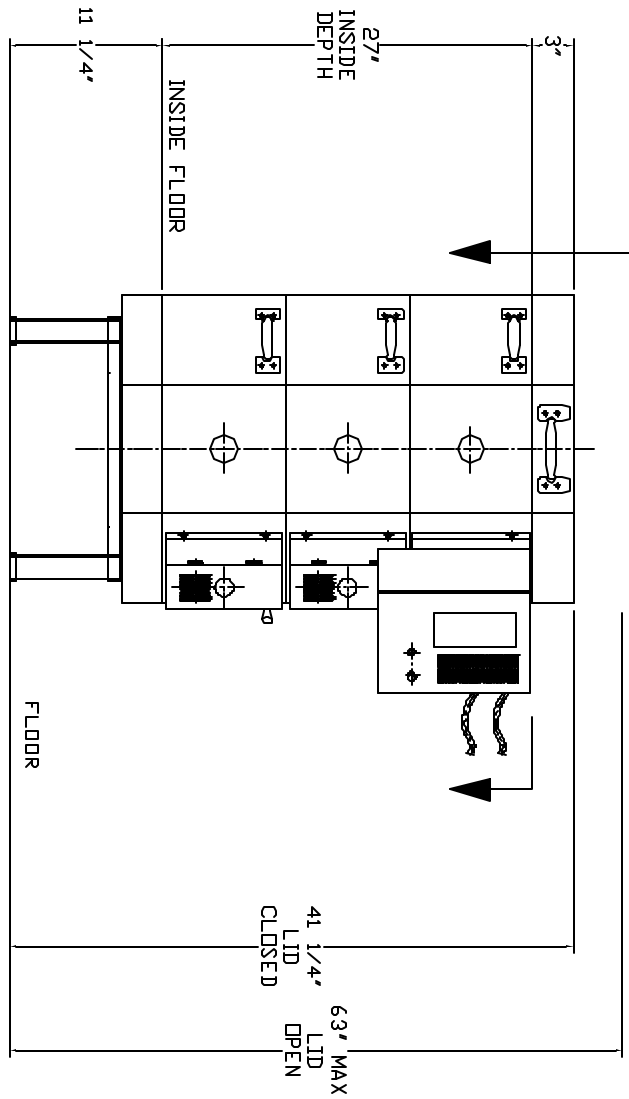

VIEW LOOKING INSIDE KILN

41 1/4" LID
CLOSED

63" MAX LID
OPEN

DRAWING NO.	REV.	DATE	TITLE	SCALE	DATE	DRAWN BY	CHECKED BY	APPROVED BY
K031-005	1/1	P	LD10X-3 KILN ASSEMBLY	1/14	4/15/04			

FILE NAME	DATE	BY	APP
L:\E\LLKILN\JSERIES\MASTER COPY\K031-005			