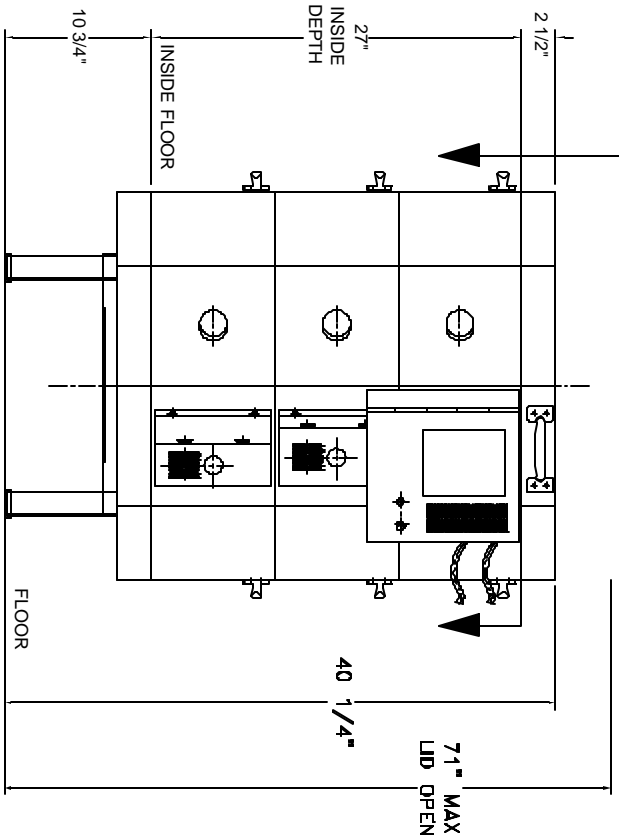

VIEW LOOKING INSIDE KILN

DRAWING NO. K037-003

REV. 1/1 P

7000 KILN COMPANY  
1000 N. 10TH ST.  
MOUNTAIN VIEW, TX 75141

TITLE

JD230 KILN ASSEMBLY

SCALE 1/14

DATE 4/14/04

DRAWN BY RLD

FILE NAME L:\E\LLKILN\JSERIES\Master Copy\K037-003

APPROVED BY NEW

NO.	REV.	DATE	BY	CHKD.
1				
2				
3				
4				