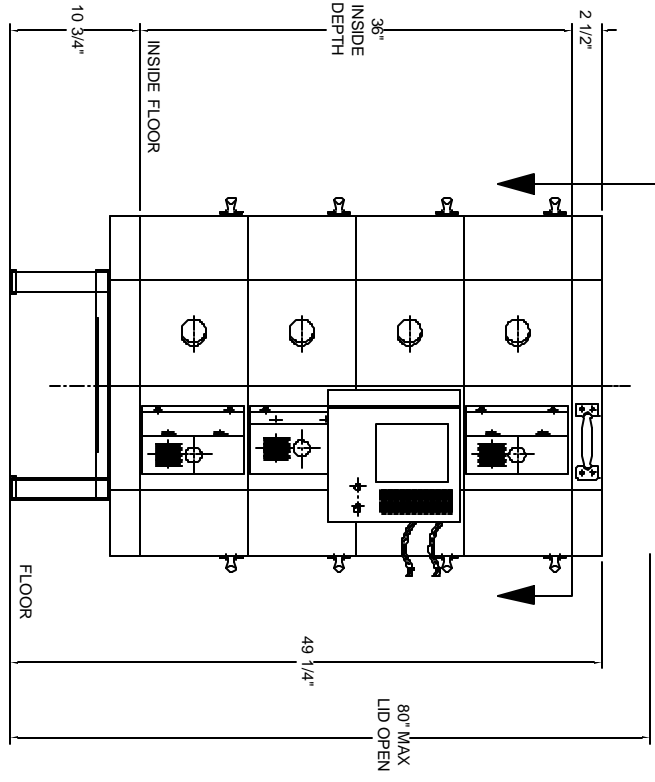

VIEW LOOKING INSIDE KILN

DRAWING NO.	REV	TITLE	SCALE	DATE	DRAWN BY	DATE	APP'D BY
K038-003	1/1	JD236 KILN ASSEMBLY	1 = 1/8"	4/14/04			

FILE NAME	DATE	BY	APP'D
L:\E\LLKILN\JSERIES			
MASTER COPY			
K038-003			